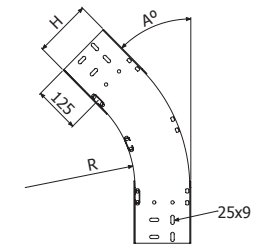

CXFE30-300

	A		R		B		H		GC
	°	mm	inch	mm	inch	mm	inch	REF	
CXFE30-300 100X75X2	30	300	12"	100	4"	75	3"	214807	
CXFE30-300 150X75X2	30	300	12"	150	6"	75	3"	214808	
CXFE30-300 200X75X2	30	300	12"	200	8"	75	3"	214810	
CXFE30-300 300X75X2	30	300	12"	300	12"	75	3"	214811	
CXFE30-300 400X75X2	30	300	12"	400	16"	75	3"	214812	
CXFE30-300 500X75X2	30	300	12"	500	20"	75	3"	214813	
CXFE30-300 600X75X2	30	300	12"	600	24"	75	3"	214814	
CXFE30-300 100X100X2	30	300	12"	100	4"	100	4"	214815	
CXFE30-300 150X100X2	30	300	12"	150	6"	100	4"	214816	
CXFE30-300 200X100X2	30	300	12"	200	8"	100	4"	214817	
CXFE30-300 300X100X2	30	300	12"	300	12"	100	4"	214818	
CXFE30-300 400X100X2	30	300	12"	400	16"	100	4"	214819	
CXFE30-300 500X100X2	30	300	12"	500	20"	100	4"	214820	
CXFE30-300 600X100X2	30	300	12"	600	24"	100	4"	214821	
CXFE30-300 150X120X2	30	300	12"	150	6"	120	4 5/7"	214822	
CXFE30-300 200X120X2	30	300	12"	200	8"	120	4 5/7"	214823	
CXFE30-300 300X120X2	30	300	12"	300	12"	120	4 5/7"	214824	
CXFE30-300 400X120X2	30	300	12"	400	16"	120	4 5/7"	214825	
CXFE30-300 500X120X2	30	300	12"	500	20"	120	4 5/7"	214826	
CXFE30-300 600X120X2	30	300	12"	600	24"	120	4 5/7"	214827	
CXFE30-300 150X150X2	30	300	12"	150	6"	150	6"	214828	
CXFE30-300 200X150X2	30	300	12"	200	8"	150	6"	214829	
CXFE30-300 300X150X2	30	300	12"	300	12"	150	6"	214830	
CXFE30-300 400X150X2	30	300	12"	400	16"	150	6"	214831	
CXFE30-300 500X150X2	30	300	12"	500	20"	150	6"	214832	
CXFE30-300 600X150X2	30	300	12"	600	24"	150	6"	214833	

2x JUFE

CXFE45-300