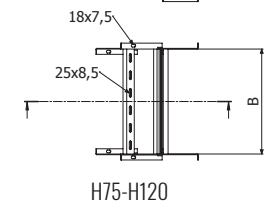

CXFE30-300

	A		R		B		H		GC
	°	mm	inch	mm	inch	mm	inch	REF	
CXFE30-300 100X75X2	30	300	12"	100	4"	75	3"	214807	
CXFE30-300 150X75X2	30	300	12"	150	6"	75	3"	214808	
CXFE30-300 200X75X2	30	300	12"	200	8"	75	3"	214810	
CXFE30-300 300X75X2	30	300	12"	300	12"	75	3"	214811	
CXFE30-300 400X75X2	30	300	12"	400	16"	75	3"	214812	
CXFE30-300 500X75X2	30	300	12"	500	20"	75	3"	214813	
CXFE30-300 600X75X2	30	300	12"	600	24"	75	3"	214814	
CXFE30-300 100X100X2	30	300	12"	100	4"	100	4"	214815	
CXFE30-300 150X100X2	30	300	12"	150	6"	100	4"	214816	
CXFE30-300 200X100X2	30	300	12"	200	8"	100	4"	214817	
CXFE30-300 300X100X2	30	300	12"	300	12"	100	4"	214818	
CXFE30-300 400X100X2	30	300	12"	400	16"	100	4"	214819	
CXFE30-300 500X100X2	30	300	12"	500	20"	100	4"	214820	
CXFE30-300 600X100X2	30	300	12"	600	24"	100	4"	214821	
CXFE30-300 150X120X2	30	300	12"	150	6"	120	4 5/7"	214822	
CXFE30-300 200X120X2	30	300	12"	200	8"	120	4 5/7"	214823	
CXFE30-300 300X120X2	30	300	12"	300	12"	120	4 5/7"	214824	
CXFE30-300 400X120X2	30	300	12"	400	16"	120	4 5/7"	214825	
CXFE30-300 500X120X2	30	300	12"	500	20"	120	4 5/7"	214826	
CXFE30-300 600X120X2	30	300	12"	600	24"	120	4 5/7"	214827	
CXFE30-300 150X150X2	30	300	12"	150	6"	150	6"	214828	
CXFE30-300 200X150X2	30	300	12"	200	8"	150	6"	214829	
CXFE30-300 300X150X2	30	300	12"	300	12"	150	6"	214830	
CXFE30-300 400X150X2	30	300	12"	400	16"	150	6"	214831	
CXFE30-300 500X150X2	30	300	12"	500	20"	150	6"	214832	
CXFE30-300 600X150X2	30	300	12"	600	24"	150	6"	214833	

2x JUFE

CXFE45-300