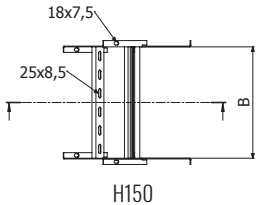

CXFE30-300

	A		R		B		H		GC
	°	mm	inch	mm	inch	mm	inch	REF	
CXFE30-300 100X75X2	30	300	12"	100	4"	75	3"	214807	
CXFE30-300 150X75X2	30	300	12"	150	6"	75	3"	214808	
CXFE30-300 200X75X2	30	300	12"	200	8"	75	3"	214810	
CXFE30-300 300X75X2	30	300	12"	300	12"	75	3"	214811	
CXFE30-300 400X75X2	30	300	12"	400	16"	75	3"	214812	
CXFE30-300 500X75X2	30	300	12"	500	20"	75	3"	214813	
CXFE30-300 600X75X2	30	300	12"	600	24"	75	3"	214814	
CXFE30-300 100X100X2	30	300	12"	100	4"	100	4"	214815	
CXFE30-300 150X100X2	30	300	12"	150	6"	100	4"	214816	
CXFE30-300 200X100X2	30	300	12"	200	8"	100	4"	214817	
CXFE30-300 300X100X2	30	300	12"	300	12"	100	4"	214818	
CXFE30-300 400X100X2	30	300	12"	400	16"	100	4"	214819	
CXFE30-300 500X100X2	30	300	12"	500	20"	100	4"	214820	
CXFE30-300 600X100X2	30	300	12"	600	24"	100	4"	214821	
CXFE30-300 150X120X2	30	300	12"	150	6"	120	4 5/7"	214822	
CXFE30-300 200X120X2	30	300	12"	200	8"	120	4 5/7"	214823	
CXFE30-300 300X120X2	30	300	12"	300	12"	120	4 5/7"	214824	
CXFE30-300 400X120X2	30	300	12"	400	16"	120	4 5/7"	214825	
CXFE30-300 500X120X2	30	300	12"	500	20"	120	4 5/7"	214826	
CXFE30-300 600X120X2	30	300	12"	600	24"	120	4 5/7"	214827	
CXFE30-300 150X150X2	30	300	12"	150	6"	150	6"	214828	
CXFE30-300 200X150X2	30	300	12"	200	8"	150	6"	214829	
CXFE30-300 300X150X2	30	300	12"	300	12"	150	6"	214830	
CXFE30-300 400X150X2	30	300	12"	400	16"	150	6"	214831	
CXFE30-300 500X150X2	30	300	12"	500	20"	150	6"	214832	
CXFE30-300 600X150X2	30	300	12"	600	24"	150	6"	214833	

2x JUFE

CXFE45-300