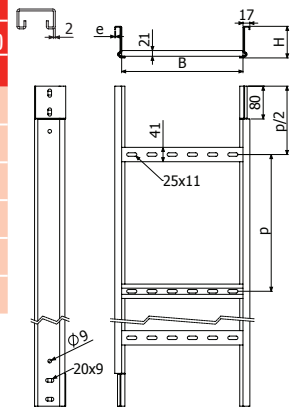

F2E H100

L = 3 m (10 ft)

	B		H		e	GC			
						ρ=9" (230 mm)	ρ=10" (250 mm)	ρ=12" (300mm)	
	mm	inch	mm	inch		mm	REF	REF	REF
F2E 100x100x2-p 3M	100	4"	100	4"	2	214361	214257	214352	
F2E 150x100x2-p 3M	150	6"	100	4"	2	214362	214258	214353	
F2E 200x100x2-p 3M	200	8"	100	4"	2	214363	214259	214354	
F2E 300x100x2-p 3M	300	12"	100	4"	2	214364	214260	214355	
F2E 400x100x2-p 3M	400	16"	100	4"	2	214365	214261	214356	
F2E 500x100x2-p 3M	500	20"	100	4"	2	214366	214262	214357	
F2E 600x100x2-p 3M	600	24"	100	4"	2	214367	214263	214358	

4/100 x B2 (206792 - GC)

F2E H120

L = 3 m (10 ft)

	B		H		e	GC			
						ρ=9" (230 mm)	ρ=10" (250 mm)	ρ=12" (300mm)	
	mm	inch	mm	inch		mm	REF	REF	REF
F2E 150x120x2-p 3M	150	6"	120	4 5/7"	2	214396	214275	214388	
F2E 200x120x2-p 3M	200	8"	120	4 5/7"	2	214397	214276	214389	
F2E 300x120x2-p 3M	300	12"	120	4 5/7"	2	214398	214277	214390	
F2E 400x120x2-p 3M	400	16"	120	4 5/7"	2	214399	214278	214391	
F2E 500x120x2-p 3M	500	20"	120	4 5/7"	2	214400	214279	214392	
F2E 600x120x2-p 3M	600	24"	120	4 5/7"	2	214401	214280	214393	

4/100 x B2 (206792 - GC)

F2E H150

L = 3 m (10 ft)

	B		H		e	GC			
						ρ=9" (230 mm)	ρ=10" (250 mm)	ρ=12" (300mm)	
	mm	inch	mm	inch		mm	REF	REF	REF
F2E 150x150x2-p 3M	150	6"	150	6"	2	214428	214291	214420	
F2E 200x150x2-p 3M	200	8"	150	6"	2	214429	214292	214421	
F2E 300x150x2-p 3M	300	12"	150	6"	2	214430	214293	214422	
F2E 400x150x2-p 3M	400	16"	150	6"	2	214431	214294	214423	
F2E 500x150x2-p 3M	500	20"	150	6"	2	214432	214295	214424	
F2E 600x150x2-p 3M	600	24"	150	6"	2	214433	214296	214425	

8/100 x B2 (206792 - GC)