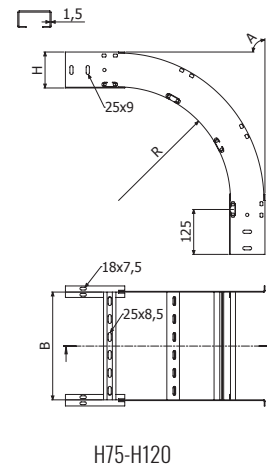

CXFE60-300

	A		R		B		H		GC
	°	mm	inch	mm	inch	mm	inch	REF	
CXFE60-300 100X75X2	60	300	12"	100	4"	75	3"	214860	
CXFE60-300 150X75X2	60	300	12"	150	6"	75	3"	214861	
CXFE60-300 200X75X2	60	300	12"	200	8"	75	3"	214862	
CXFE60-300 300X75X2	60	300	12"	300	12"	75	3"	214863	
CXFE60-300 400X75X2	60	300	12"	400	16"	75	3"	214864	
CXFE60-300 500X75X2	60	300	12"	500	20"	75	3"	214865	
CXFE60-300 600X75X2	60	300	12"	600	24"	75	3"	214866	
CXFE60-300 100X100X2	60	300	12"	100	4"	100	4"	214867	
CXFE60-300 150X100X2	60	300	12"	150	6"	100	4"	214868	
CXFE60-300 200X100X2	60	300	12"	200	8"	100	4"	214869	
CXFE60-300 300X100X2	60	300	12"	300	12"	100	4"	214870	
CXFE60-300 400X100X2	60	300	12"	400	16"	100	4"	214871	
CXFE60-300 500X100X2	60	300	12"	500	20"	100	4"	214872	
CXFE60-300 600X100X2	60	300	12"	600	24"	100	4"	214873	
CXFE60-300 150X120X2	60	300	12"	150	6"	120	4 5/7"	214874	
CXFE60-300 200X120X2	60	300	12"	200	8"	120	4 5/7"	214875	
CXFE60-300 300X120X2	60	300	12"	300	12"	120	4 5/7"	214876	
CXFE60-300 400X120X2	60	300	12"	400	16"	120	4 5/7"	214877	
CXFE60-300 500X120X2	60	300	12"	500	20"	120	4 5/7"	214878	
CXFE60-300 600X120X2	60	300	12"	600	24"	120	4 5/7"	214879	
CXFE60-300 150X150X2	60	300	12"	150	6"	150	6"	214880	
CXFE60-300 200X150X2	60	300	12"	200	8"	150	6"	214881	
CXFE60-300 300X150X2	60	300	12"	300	12"	150	6"	214882	
CXFE60-300 400X150X2	60	300	12"	400	16"	150	6"	214883	
CXFE60-300 500X150X2	60	300	12"	500	20"	150	6"	214884	
CXFE60-300 600X150X2	60	300	12"	600	24"	150	6"	214885	

2x JUFE

CXFE-300