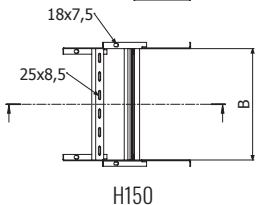

CXFE30-300

	A		R		B		H		GC
	°	mm	inch	mm	inch	mm	inch	REF	
CXFE30-300 100X75X2	30	300	12"	100	4"	75	3"	214807	
CXFE30-300 150X75X2	30	300	12"	150	6"	75	3"	214808	
CXFE30-300 200X75X2	30	300	12"	200	8"	75	3"	214810	
CXFE30-300 300X75X2	30	300	12"	300	12"	75	3"	214811	
CXFE30-300 400X75X2	30	300	12"	400	16"	75	3"	214812	
CXFE30-300 500X75X2	30	300	12"	500	20"	75	3"	214813	
CXFE30-300 600X75X2	30	300	12"	600	24"	75	3"	214814	
CXFE30-300 100X100X2	30	300	12"	100	4"	100	4"	214815	
CXFE30-300 150X100X2	30	300	12"	150	6"	100	4"	214816	
CXFE30-300 200X100X2	30	300	12"	200	8"	100	4"	214817	
CXFE30-300 300X100X2	30	300	12"	300	12"	100	4"	214818	
CXFE30-300 400X100X2	30	300	12"	400	16"	100	4"	214819	
CXFE30-300 500X100X2	30	300	12"	500	20"	100	4"	214820	
CXFE30-300 600X100X2	30	300	12"	600	24"	100	4"	214821	
CXFE30-300 150X120X2	30	300	12"	150	6"	120	4 5/7"	214822	
CXFE30-300 200X120X2	30	300	12"	200	8"	120	4 5/7"	214823	
CXFE30-300 300X120X2	30	300	12"	300	12"	120	4 5/7"	214824	
CXFE30-300 400X120X2	30	300	12"	400	16"	120	4 5/7"	214825	
CXFE30-300 500X120X2	30	300	12"	500	20"	120	4 5/7"	214826	
CXFE30-300 600X120X2	30	300	12"	600	24"	120	4 5/7"	214827	
CXFE30-300 150X150X2	30	300	12"	150	6"	150	6"	214828	
CXFE30-300 200X150X2	30	300	12"	200	8"	150	6"	214829	
CXFE30-300 300X150X2	30	300	12"	300	12"	150	6"	214830	
CXFE30-300 400X150X2	30	300	12"	400	16"	150	6"	214831	
CXFE30-300 500X150X2	30	300	12"	500	20"	150	6"	214832	
CXFE30-300 600X150X2	30	300	12"	600	24"	150	6"	214833	

2x JUFE

CXFE45-300