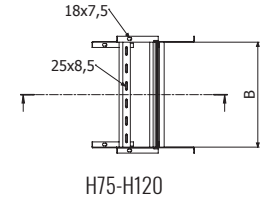

CXFE30-300

	A		R		B		H		GC
	°	mm	inch	mm	inch	mm	inch	REF	
CXFE30-300 100X75X2	30	300	12"	100	4"	75	3"	214807	
CXFE30-300 150X75X2	30	300	12"	150	6"	75	3"	214808	
CXFE30-300 200X75X2	30	300	12"	200	8"	75	3"	214810	
CXFE30-300 300X75X2	30	300	12"	300	12"	75	3"	214811	
CXFE30-300 400X75X2	30	300	12"	400	16"	75	3"	214812	
CXFE30-300 500X75X2	30	300	12"	500	20"	75	3"	214813	
CXFE30-300 600X75X2	30	300	12"	600	24"	75	3"	214814	
CXFE30-300 100X100X2	30	300	12"	100	4"	100	4"	214815	
CXFE30-300 150X100X2	30	300	12"	150	6"	100	4"	214816	
CXFE30-300 200X100X2	30	300	12"	200	8"	100	4"	214817	
CXFE30-300 300X100X2	30	300	12"	300	12"	100	4"	214818	
CXFE30-300 400X100X2	30	300	12"	400	16"	100	4"	214819	
CXFE30-300 500X100X2	30	300	12"	500	20"	100	4"	214820	
CXFE30-300 600X100X2	30	300	12"	600	24"	100	4"	214821	
CXFE30-300 150X120X2	30	300	12"	150	6"	120	4 5/7"	214822	
CXFE30-300 200X120X2	30	300	12"	200	8"	120	4 5/7"	214823	
CXFE30-300 300X120X2	30	300	12"	300	12"	120	4 5/7"	214824	
CXFE30-300 400X120X2	30	300	12"	400	16"	120	4 5/7"	214825	
CXFE30-300 500X120X2	30	300	12"	500	20"	120	4 5/7"	214826	
CXFE30-300 600X120X2	30	300	12"	600	24"	120	4 5/7"	214827	
CXFE30-300 150X150X2	30	300	12"	150	6"	150	6"	214828	
CXFE30-300 200X150X2	30	300	12"	200	8"	150	6"	214829	
CXFE30-300 300X150X2	30	300	12"	300	12"	150	6"	214830	
CXFE30-300 400X150X2	30	300	12"	400	16"	150	6"	214831	
CXFE30-300 500X150X2	30	300	12"	500	20"	150	6"	214832	
CXFE30-300 600X150X2	30	300	12"	600	24"	150	6"	214833	

2x JUFE

CXFE45-300