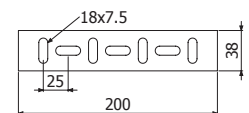

PTU

L = 3 m (10 ft)
L = 2 m (6,56 ft)

	H		i304	i316
	mm	inch	REF.	REF.
PTU H12	12	1/2"	214474	203998
PTU H25	25	1"	214476	203999
PTU H50	50	2"	203465	204000
PTU H75	75	3"	214475	204001
PTU H100	100	4"	203466	204002

4 x PTU => 1 x TBS

JUBS

	H		GS	GC	i304	i316
	mm	inch	REF.	REF.	REF.	REF.
JUBS 25	25	1"	203724	203919	☺	215134
JUBS 50	50	2"	203801	203996	218492	215135
JUBS 75	75	3"	☺	215598	218076	218406
JUBS 100	100	4"		215599	218493	218506

4/100 x B1 (204356 EZ / 206826 GC / 204925-i304 / 218388-i316)

JUBS-I

	H		GS	GC	i316
	mm	inch	REF.	REF.	REF.
JUBS-I 12 / 25 / 50	50	2"	203800	203995	215133
JUBS-I 75	75	3"	☺	215596	☺
JUBS-I 100	100	4"		215475	☺

4/100 x B1 (204356 EZ // 206826 GC // 218388 I316)