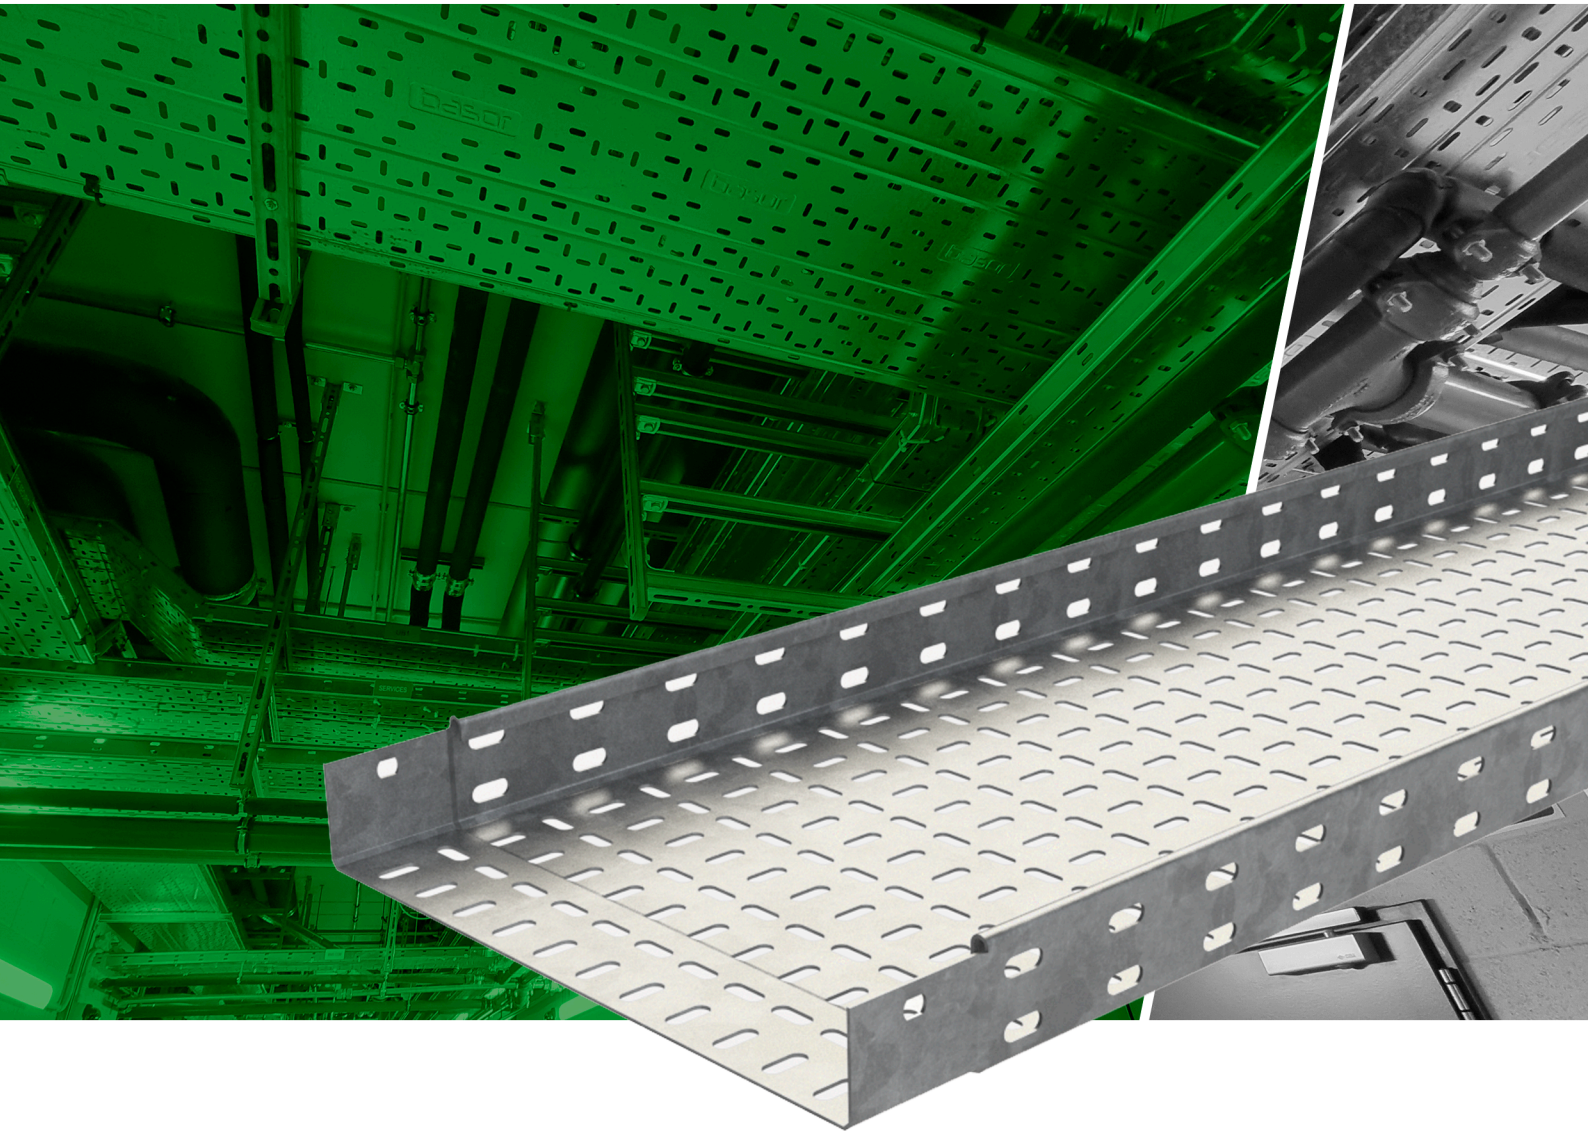

UK VERSION

BasorTray **BS**

Self  Splicing **METAL CABLE TRAYS**

BE Basor
CABLE TRAY SPECIALIST

BasorTray BS

Self Splicing

BasorTRAY

| H12 | | | | | |
|-----|------|-----------------|-----------------|---------------|------|
| B | | Filling Area | | Max. Filling* | |
| mm | inch | cm ² | in ² | 1m | 1,5m |
| 50 | 2" | 4 | 0,6 | 100% | 100% |
| 75 | 3" | 7 | 1,1 | 100% | 100% |
| 100 | 4" | 9 | 1,4 | 100% | 100% |
| 150 | 6" | 14 | 2,2 | 100% | 100% |
| 225 | 9" | 22 | 3,4 | 100% | 100% |
| B | | H18 | | | |
| mm | inch | cm ² | in ² | 1m | 1,5m |
| 300 | 12" | 47 | 7,3 | 100% | 100% |