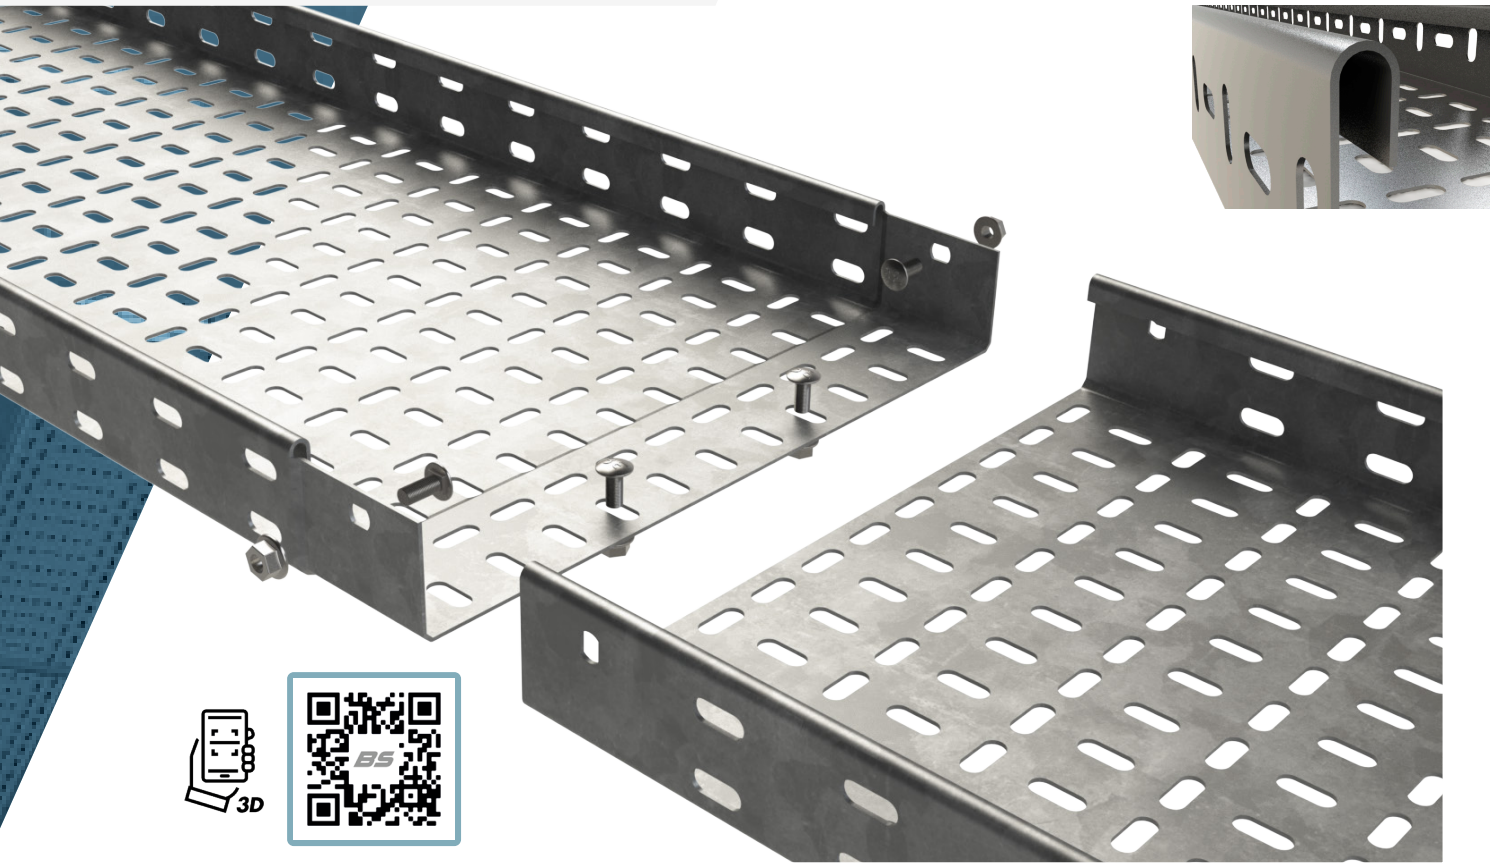

UK VERSION

BasorTray **BS**

Self  Splicing **METAL CABLE TRAYS**

BE Basor
CABLE TRAY SPECIALIST

BasorTray BS

Self Splicing

BasorTRAY

| H12 | | | | | |
|-----|------|-----------------|-----------------|---------------|------|
| B | | Filling Area | | Max. Filling* | |
| mm | inch | cm ² | in ² | 1m | 1,5m |
| 50 | 2" | 4 | 0,6 | 100% | 100% |
| 75 | 3" | 7 | 1,1 | 100% | 100% |
| 100 | 4" | 9 | 1,4 | 100% | 100% |
| 150 | 6" | 14 | 2,2 | 100% | 100% |
| 225 | 9" | 22 | 3,4 | 100% | 100% |
| B | | H18 | | | |
| mm | inch | cm ² | in ² | 1m | 1,5m |
| 300 | 12" | 47 | 7,3 | 100% | 100% |