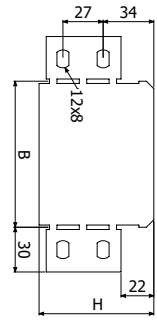

TASNRE

	B		Ref. PG H60-H75
	inch	mm	
TASNRE 100	4"	100	224237
TASNRE 150	6"	150	224238
TASNRE 200	8"	200	224239
TASNRE 300	12"	300	224240
TASNRE 400	16"	400	224241
TASNRE 500	20"	500	224242
TASNRE 600	24"	600	224243

ACNRE

	Ref. PG H75
ACNRE H75	224860

RENRE

	B		Ref. PG H60	Ref. PG H75
	inch	mm		
RENRE-50	2"	50	224797	224799
RENRE-100	4"	100	224798	224800

SUCP

	Ref. PG H60-H75
SUCP	214255

PS

L = 10 FT / 3 m